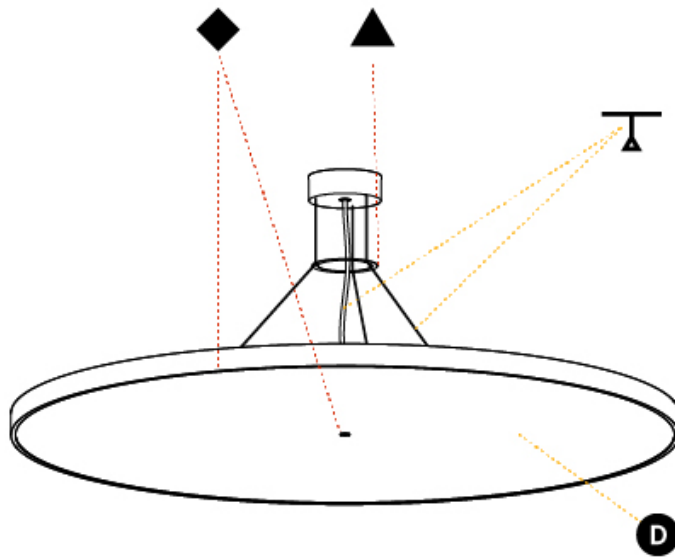

SIGN DIVA SUSPENSION

A300008-

PROJECT _____

TYPE _____

SPECIFIER _____

QUANTITY _____

DATE _____

A