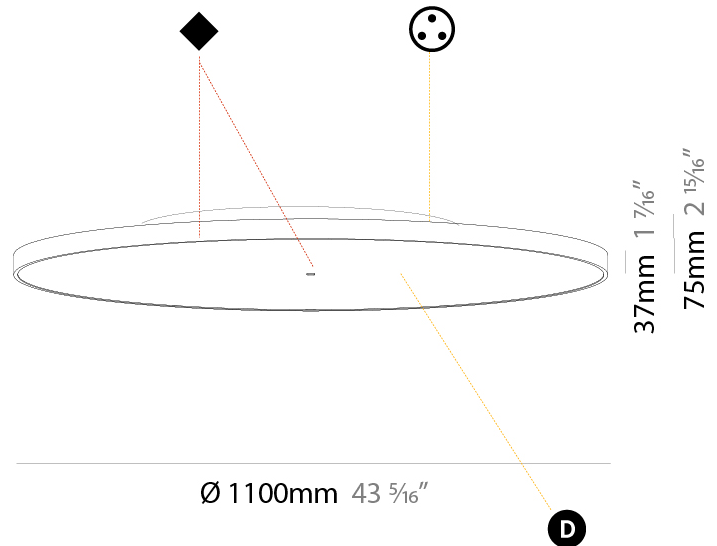

GENERAL

Series: Sign Diva
Subseries: Sign Diva
Partner: Prolicht
Division: Architectural
Installation: Surface
Product Type: Ceiling Surface
Mounting Location: Ceiling
Light Distribution: Direct / Indirect

PHYSICAL

Shape: Round
Diameter (mm): 1100
Diameter (in): 43 ⁵/₁₆"
Height (mm): 75
Height (in): 2 ¹⁵/₁₆"
Weight (kg): 18.39
Weight (lbs): 40.54
Diffuser: Direct - PMMA - Opal/Micro-Prism/Sparkling Secret/Vintage Industrial with Shine Ring / Indirect - White/Yellow/Orange/Red/Blue/Green
Fixture Finish: SSR / BKV / CWI / CRY / HAB / UFT / ITA / RUA / FTG / MYG / LOD / PUS / FRO / FUP / KIA / POP / BLS / SPG / MEY / GOH / CHC / COM / ABZ / JAG / OBR / MOS / ROR
Fixture Material: PMMA / Extruded Aluminum / Steel

ELECTRICAL

Lamp Type: LED (Zhaga Standard)
Input Wattage (W): 169.4
Total Output Wattage (W): 134
Dimming: Tri-Mode (Non-Dimming and Phase Dimming (120Vac only) and 0-10V Dimming)
Driver Included: Yes
Driver Location: Integrated
Driver Type: Constant Current - Universal
Driver Class: Class 2
Input Voltage (V): 120 - 277
Constant Current (MA): 600

LED

Color Temperature (°K): 3000 / 3500 / 4000
Max. Delivered Lumen (lm): 19520 / 19933 / 20340
CRI: >90 CRI
Lamp Life (hrs): 50000

OPTICAL

RATINGS AND CERTIFICATIONS

Certified By: Certified for North American Standards
IP rating: IP20

PROJECT
TYPE
SPECIFIER
QUANTITY
DATE