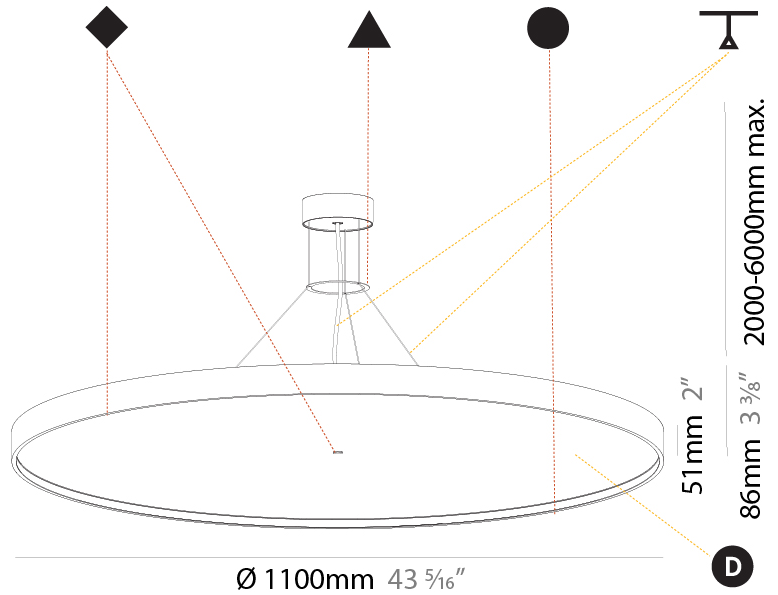

GENERAL

Series: Sign Diva
Subseries: Sign Diva Korona
Partner: Prolicht
Division: Architectural
Installation: Suspension
Product Type: Pendant
Mounting Location: Ceiling
Light Distribution: Direct

PHYSICAL

Shape: Round
Diameter (mm): 1100
Diameter (in): 43 ⁵/₁₆"
Height (mm): 86
Height (in): 3 ³/₈"
Max. Overall Height (mm): 2086
Max. Overall Height (in): 82 ¹/₈"
Weight (kg): 19.986
Weight (lbs): 44.06
Diffuser: [PMMA - Opal](#) / [Micro-Prism](#) / [Sparkling Secret](#) / [Vintage Industrial](#)
Fixture Finish: [SSR / BKV / CWI / CRY / HAB / UFT / ITA / RUA / FTG / MYG / LOD / PUS / FRO / FUP / KIA / POP / BLS / SPG / MEY / GOH / CHC / COM / ABZ / JAG / OBR / MOS / ROR](#)
Fixture Material: [PMMA](#) / [Extruded Aluminum](#) / [Steel](#)
Cable Details: [2000mm](#) or [6000mm](#) Transparent Cable

ELECTRICAL

Lamp Type: LED (Zhaga Standard)
Input Wattage (W): 145
Total Output Wattage (W): 135
Dimming: [Tri-Mode (Non-Dimming and Phase Dimming (120Vac only) and 0-10V Dimming)](#)
Driver Included: Yes
Driver Location: Integrated
Driver Type: Constant Current - Universal
Driver Class: Class 2
Input Voltage (V): 120 - 277
Constant Current (MA): 600

LED

Color Temperature (°K): [2700](#) / [3000](#) / [3500](#) / [4000](#)
Max. Delivered Lumen (lm): [15931](#) / [17172](#) / [19937](#) / [20344](#)
Nominal Lumen (lm): [18837](#) / [20305](#) / [23575](#) / [24056](#)
CRI: >90 CRI
Lamp Life (hrs): 50000

OPTICAL

RATINGS AND CERTIFICATIONS

Certified By: Certified for North American Standards
IP rating: IP20