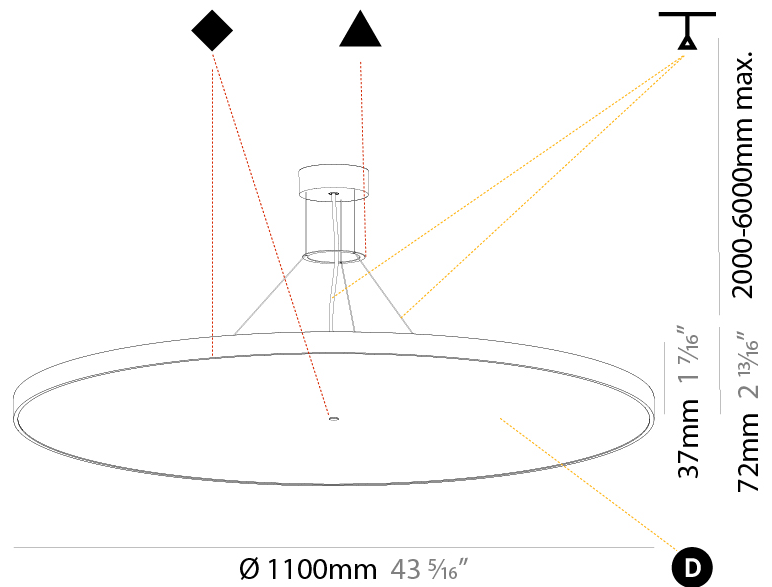

GENERAL

Series: Sign Diva
Subseries: Sign Diva
Partner: Prolicht
Division: Architectural
Installation: Suspension
Product Type: Pendant
Mounting Location: Ceiling
Light Distribution: Direct

PHYSICAL

Shape: Round
Diameter (mm): 1100
Diameter (in): 43 5/16
Height (mm): 86
Height (in): 3 3/8
Weight (kg): 19.475
Weight (lbs): 42.94
Diffuser: PMMA - Opal / Micro-Prism / Sparkling Secret / Vintage Industrial
Fixture Finish: SSR / BKV / CWI / CRY / HAB / UFT / ITA / RUA / FTG / MYG / LOD / PUS / FRO / FUP / KIA / POP / BLS / SPG / MEY / GOH / CHC / COM / ABZ / JAG / OBR / MOS / ROR
Fixture Material: PMMA / Extruded Aluminum / Steel
Cable Details: 2000mm/78 3/4" or 6000mm/236 1/4" Transparent Cable

ELECTRICAL

Lamp Type: LED (Zhaga Standard)
Input Wattage (W): 169.4
Total Output Wattage (W): 134
Dimming: Tri-Mode (Non-Dimming and Phase Dimming (120Vac only) and 0-10V Dimming)
Driver Included: Yes
Driver Location: Integrated
Driver Type: Constant Current - Universal
Driver Class: Class 2
Input Voltage (V): 120 - 277
Constant Current (MA): 600

LED

Color Temperature (*K): 2700 / 3000 / 3500 / 4000
Max. Delivered Lumen (lm): 16140 / 19520 / 19933 / 20340
CRI: >90 CRI
Lamp Life (hrs): 50000

OPTICAL

RATINGS AND CERTIFICATIONS

Certified By: Certified for North American Standards
IP rating: IP20